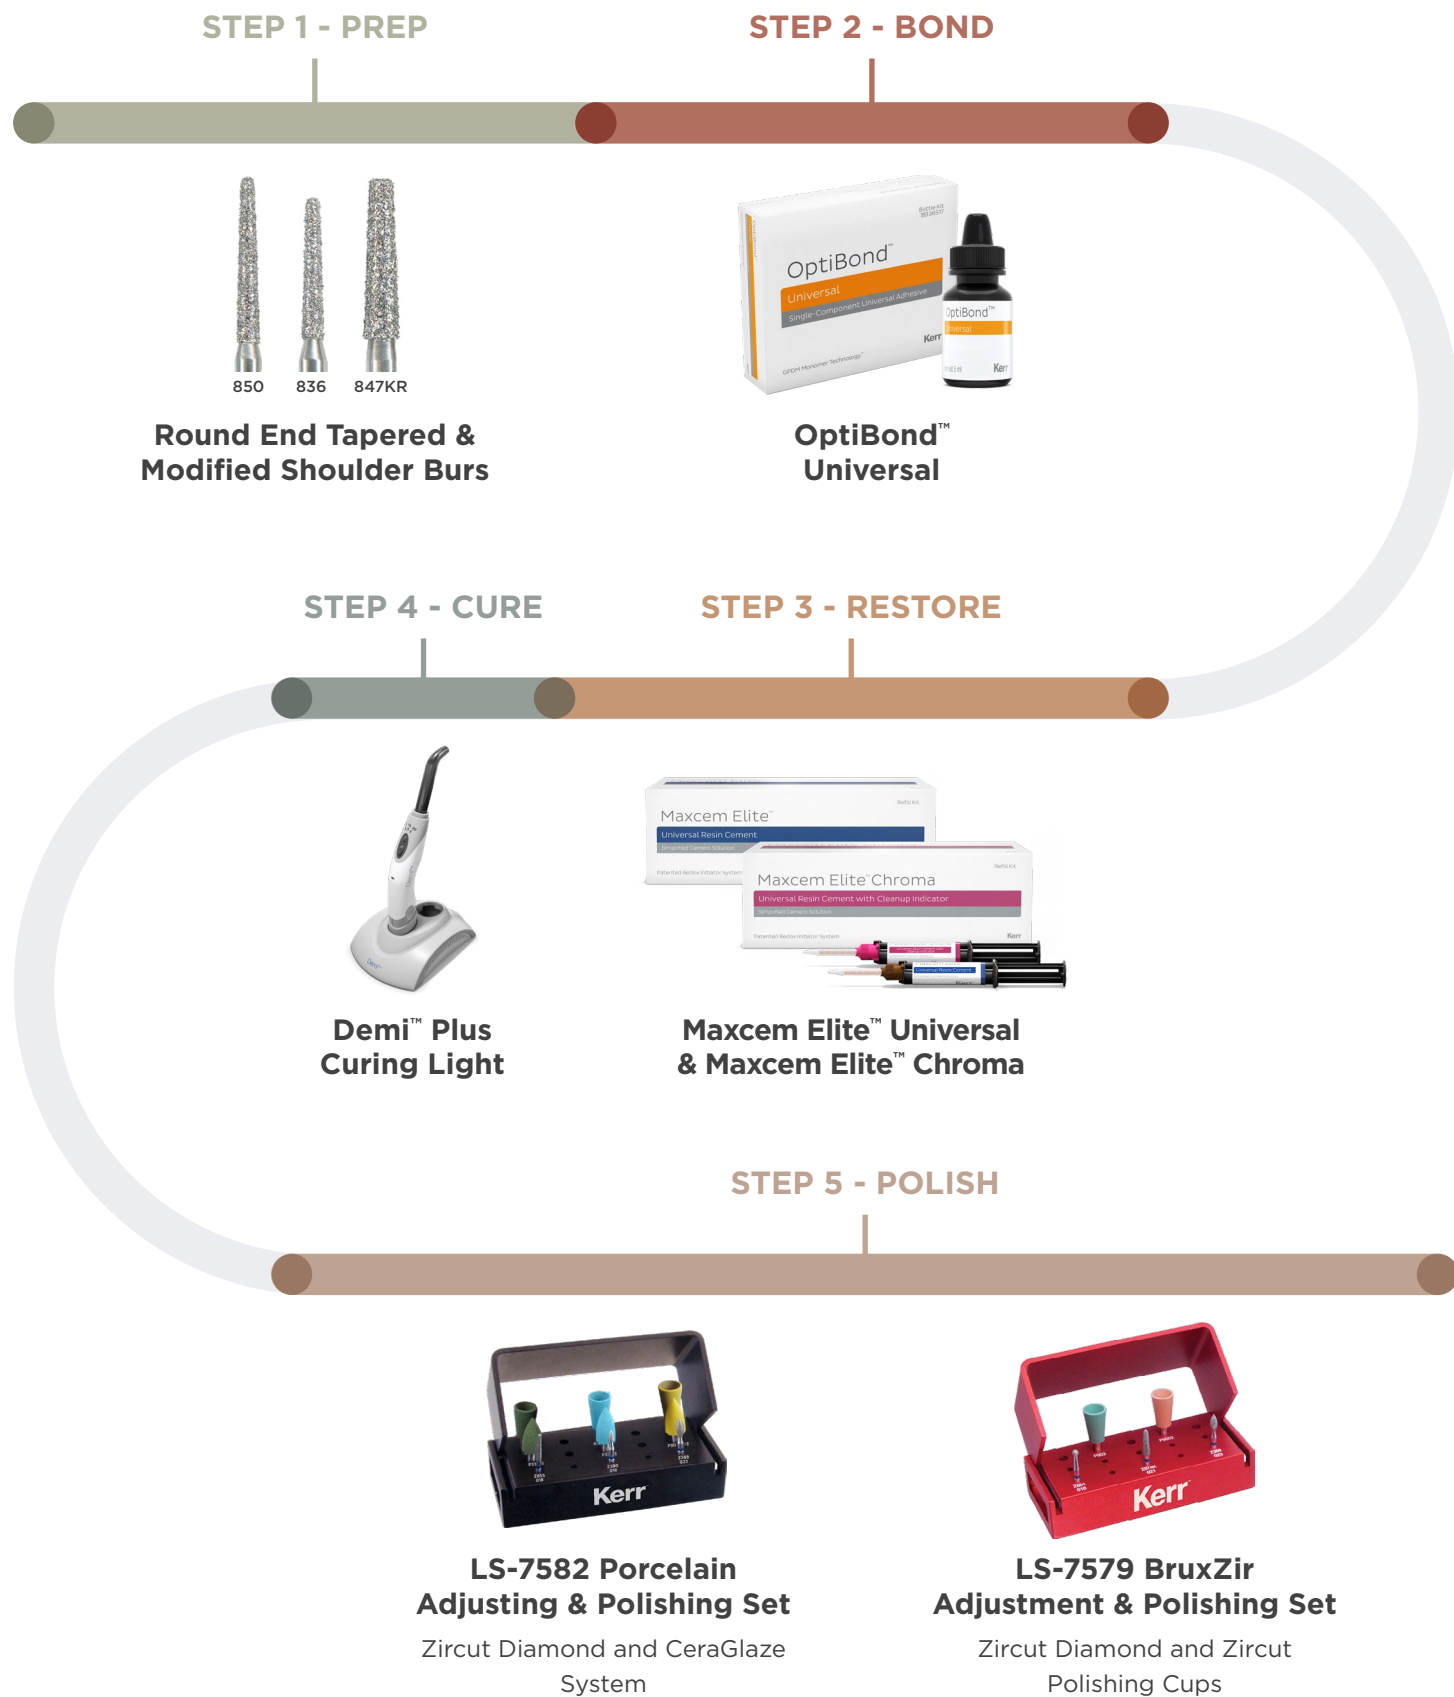

SIMPLICITY WORKFLOW

Beautifully Simple, from Prep to Polish

Kerr[™]

INDIRECT RESTORATION

DIRECT RESTORATION

OptiBond™ Universal

One Adhesive, Many Procedures

 **Exceptional Bonding** - Built-in GPDM monomer provides excellent bond strength to all surfaces and substrates for indirect restorations.

 **Simplified Steps** - Streamlined One Bottle System and one-coat application eliminate steps for all bonding techniques including self-etch.

SimpliShade™

Simplified Universal Composite System

 **Shade-Matching Made Easy** - With just three shades (Light, Medium, Dark) to match all 16 VITA® classical shades, matching much faster and easier.

 **Easy Cleanup** - Cleanup is a cinch with One-Peel™ removal and with Maxcem Elite Chroma's Cleanup Indicator which dispenses pink before fading at the gel state, indicating the optimal time to clean up excess cement.

Long Lasting Color

Demi™ Plus

LED Light Curing System

 **True 5-Second Cure** - Consistent output of Periodic Level Shifting (PLS) delivers a true 5-second cure for composite shades A3 and lighter.

 **Lightweight, Ergonomic Design** - Multiple holding options can reduce hand and arm stress.