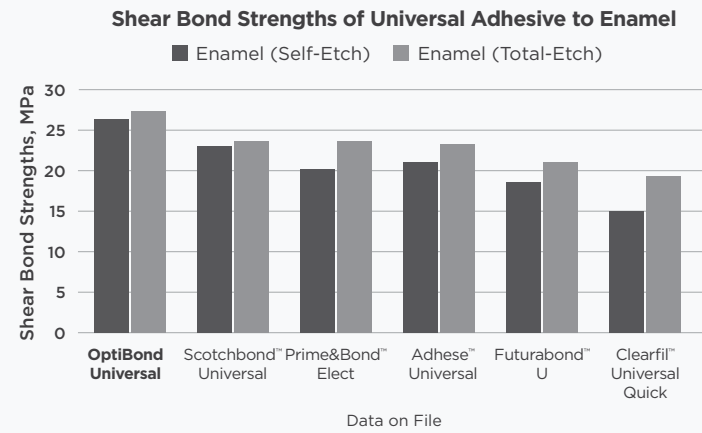

 **Simplified Steps** - Streamlined One Bottle System and one-coat application eliminate steps for all bonding techniques including self-etch.

SimpliShade™

Simplified Universal Composite System

 **Shade-Matching Made Easy** - With just three shades (Light, Medium, Dark) to match all 16 VITA® classical shades, matching much faster and easier.