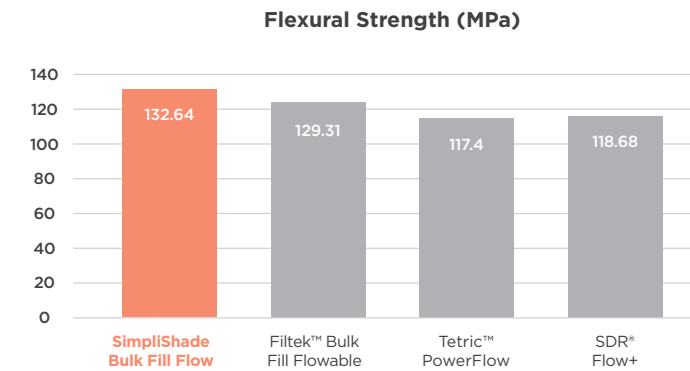

Maxcem Elite™ Universal and Maxcem Elite™ Chroma

One Cement for All Your Needs

Freedom to Choose - Simplify your inventory requirements and keep using your preferred cementation technique with a self-adhesive cement that can also be used as a resin cement with a universal bonding agent.

Easy Cleanup - Cleanup is a cinch with One-Peel™ removal and with Maxcem Elite Chroma's Cleanup Indicator which dispenses pink before fading at the gel state, indicating the optimal time to clean up excess cement.