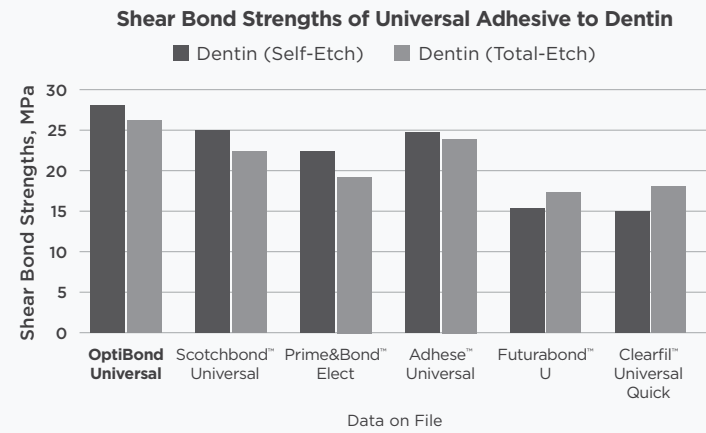

 **Simplified Steps** - Streamlined One Bottle System and one-coat application eliminate steps for all bonding techniques including self-etch.

SimpliShade™

Simplified Universal Composite System

 **Shade-Matching Made Easy** - With just three shades (Light, Medium, Dark) to match all 16 VITA® classical shades, matching much faster and easier.