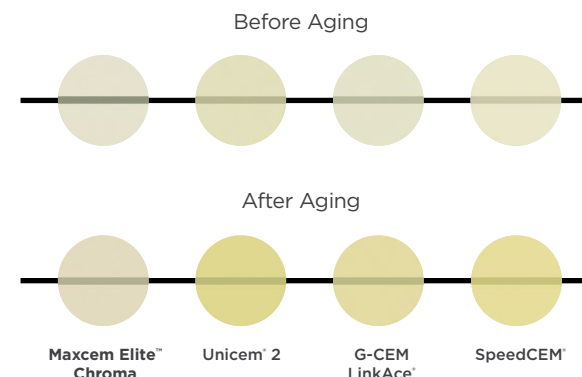

Long Lasting Color

Demi™ Plus

LED Light Curing System

True 5-Second Cure - Consistent output of Periodic Level Shifting (PLS) delivers a true 5-second cure for composite shades A3 and lighter.

Lightweight, Ergonomic Design - Multiple holding options can reduce hand and arm stress.