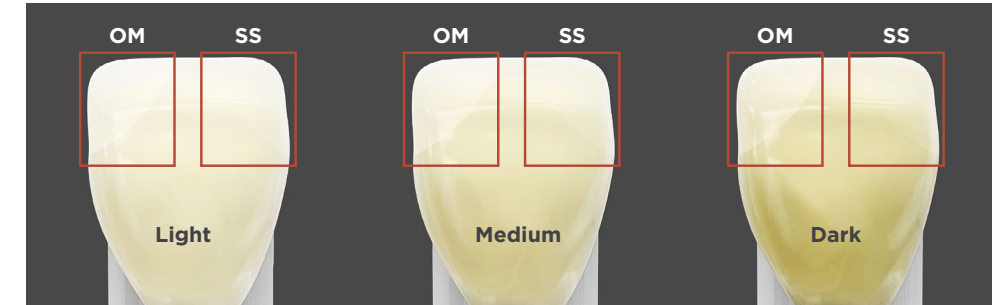

SIMPLICITY WORKFLOW

Beautifully Simple, from Prep to Polish

Kerr[™]

INDIRECT RESTORATION

DIRECT RESTORATION

OptiBond™ Universal

One Adhesive, Many Procedures

 **Exceptional Bonding** - Built-in GPDM monomer provides excellent bond strength to all surfaces and substrates for indirect restorations.

 **Simplified Steps** - Streamlined One Bottle System and one-coat application eliminate steps for all bonding techniques including self-etch.

SimpliShade™

Simplified Universal Composite System

 **Shade-Matching Made Easy** - With just three shades (Light, Medium, Dark) to match all 16 VITA® classical shades, matching much faster and easier.

Better Blending

SimpliShade has an enhanced chameleon effect for better blending compared to OMNICHROMA® used with a blocker.¹

1. Kerr Internal Data. Available upon request.

OM - OMNICHROMA with Blocker SS - SimpliShade

SimpliShade™ Bulk Fill Flow

Simplicity in a Single-Shade Bulk Fill Flowable

 SimpliShade Bulk Fill Flow offers single-shade simplicity with the durability and depth of cure you demand.

Maxcem Elite™ Universal and Maxcem Elite™ Chroma