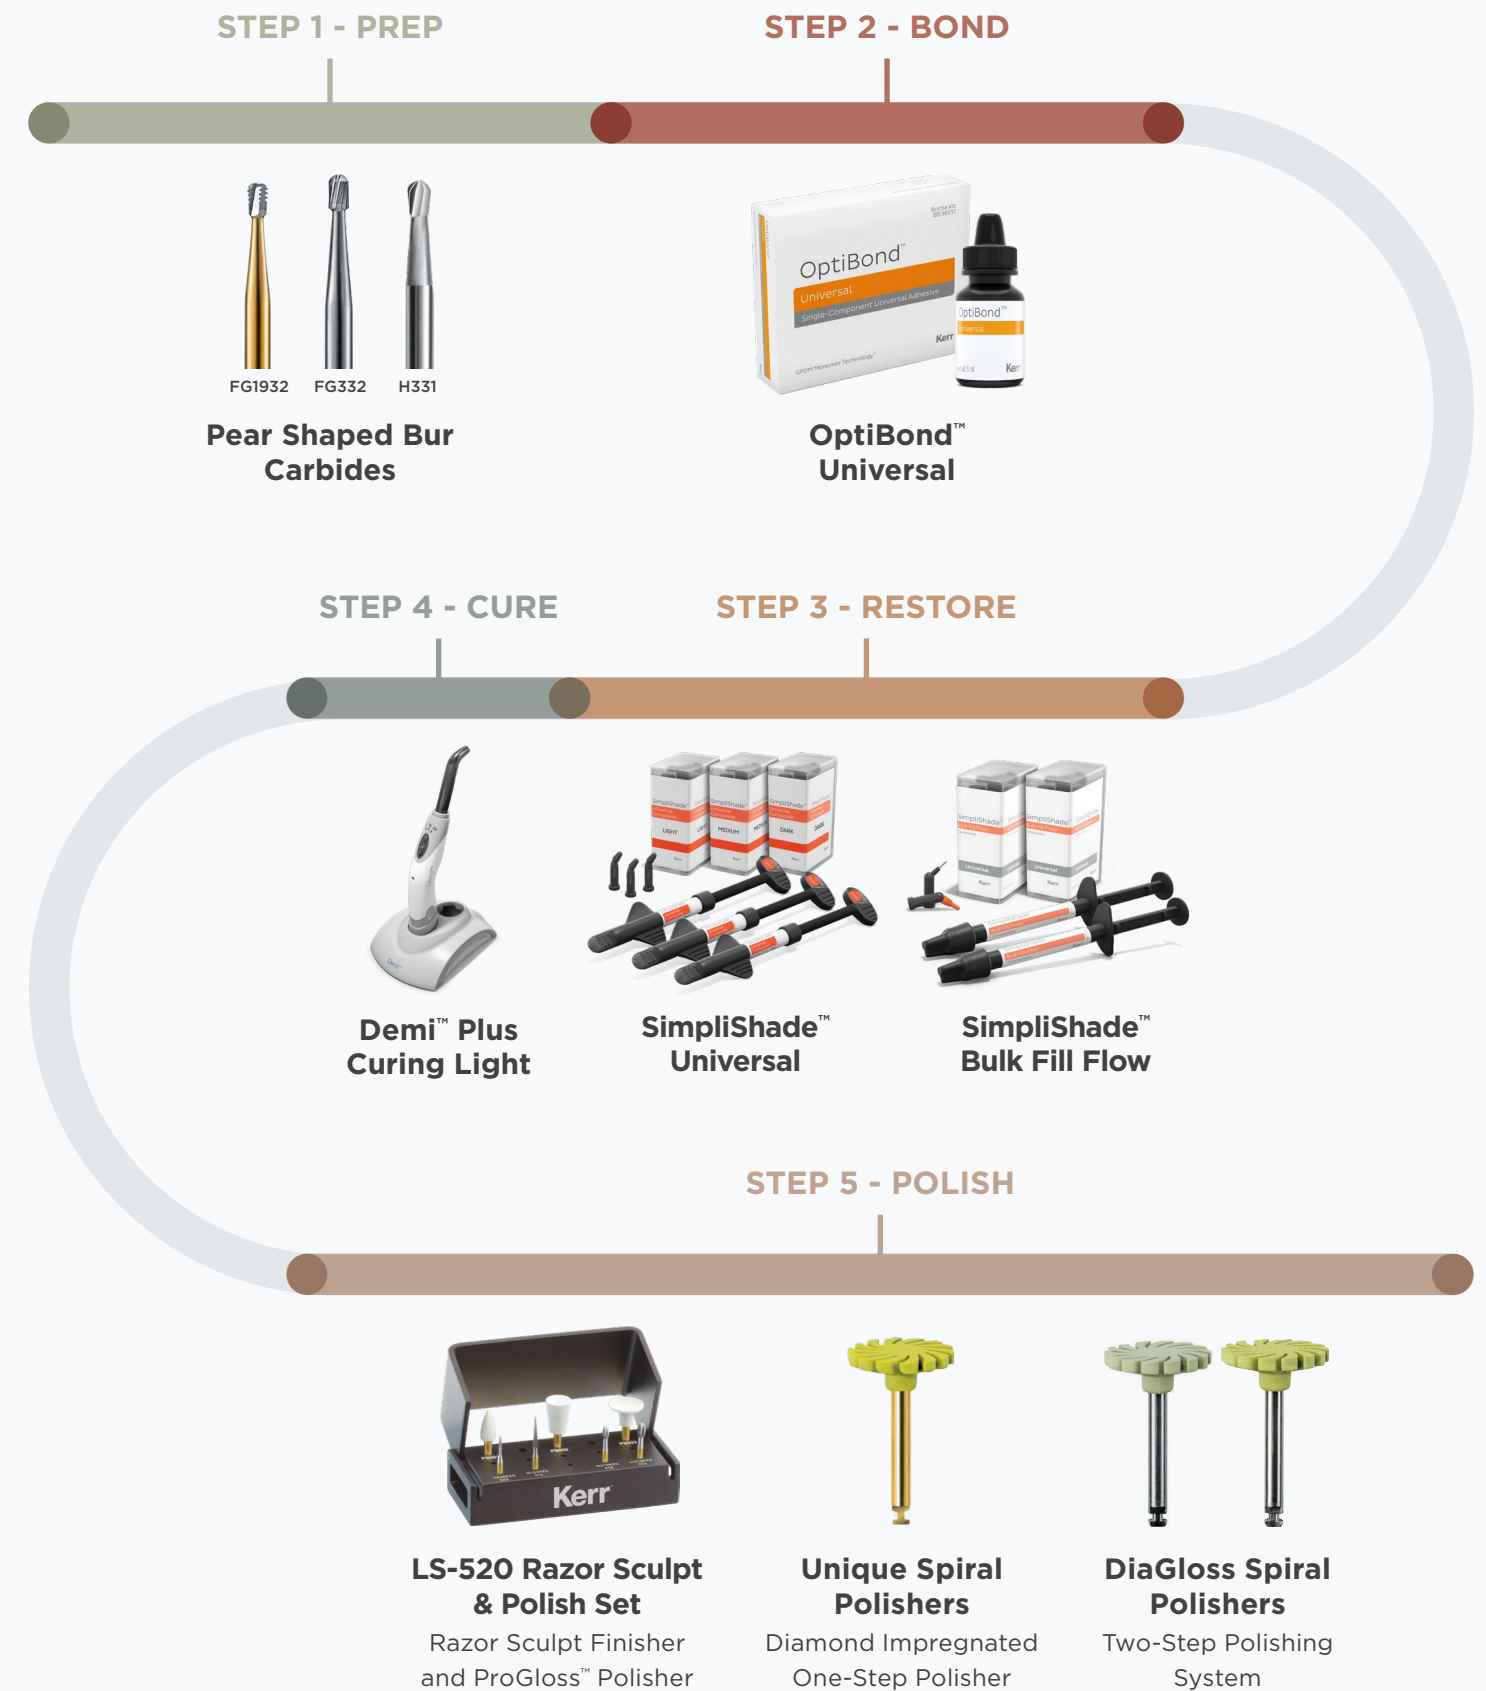

SIMPLICITY WORKFLOW

Beautifully Simple, from Prep to Polish

Kerr[™]

INDIRECT RESTORATION

DIRECT RESTORATION

OptiBond™ Universal

One Adhesive, Many Procedures

 **Exceptional Bonding** - Built-in GPDM monomer provides excellent bond strength to all surfaces and substrates for indirect restorations.

 **Simplified Steps** - Streamlined One Bottle System and one-coat application eliminate steps for all bonding techniques including self-etch.

SimpliShade™

Simplified Universal Composite System

 **Shade-Matching Made Easy** - With just three shades (Light, Medium, Dark) to match all 16 VITA® classical shades, matching much faster and easier.

 **Easy Cleanup** - Cleanup is a cinch with One-Peel™ removal and with Maxcem Elite Chroma's Cleanup Indicator which dispenses pink before fading at the gel state, indicating the optimal time to clean up excess cement.

Long Lasting Color

Demi™ Plus

LED Light Curing System

 **True 5-Second Cure** - Consistent output of Periodic Level Shifting (PLS) delivers a true 5-second cure for composite shades A3 and lighter.

 **Lightweight, Ergonomic Design** - Multiple holding options can reduce hand and arm stress.