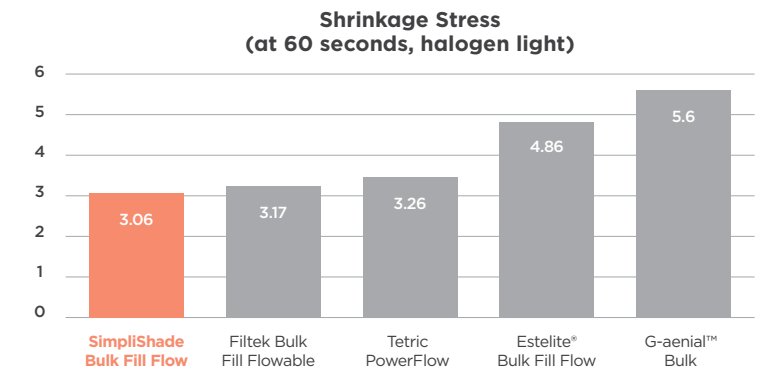

Maxcem Elite™ Universal and Maxcem Elite™ Chroma

One Cement for All Your Needs

Freedom to Choose - Simplify your inventory requirements and keep using your preferred cementation technique with a self-adhesive cement that can also be used as a resin cement with a universal bonding agent.

Easy Cleanup - Cleanup is a cinch with One-Peel™ removal and with Maxcem Elite Chroma's Cleanup Indicator which dispenses pink before fading at the gel state, indicating the optimal time to clean up excess cement.