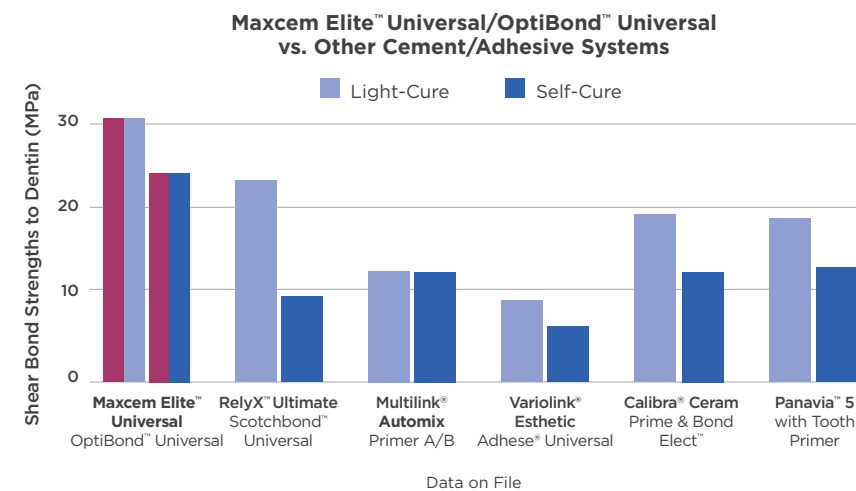

Better Blending

SimpliShade has an enhanced chameleon effect for better blending compared to OMNICHROMA® used with a blocker.¹

1. Kerr Internal Data. Available upon request.

OM - OMNICHROMA with Blocker SS - SimpliShade

SimpliShade™ Bulk Fill Flow

Simplicity in a Single-Shade Bulk Fill Flowable

 SimpliShade Bulk Fill Flow offers single-shade simplicity with the durability and depth of cure you demand.

Maxcem Elite™ Universal and Maxcem Elite™ Chroma

 **Easy Cleanup** - Cleanup is a cinch with One-Peel™ removal and with Maxcem Elite Chroma's Cleanup Indicator which dispenses pink before fading at the gel state, indicating the optimal time to clean up excess cement.